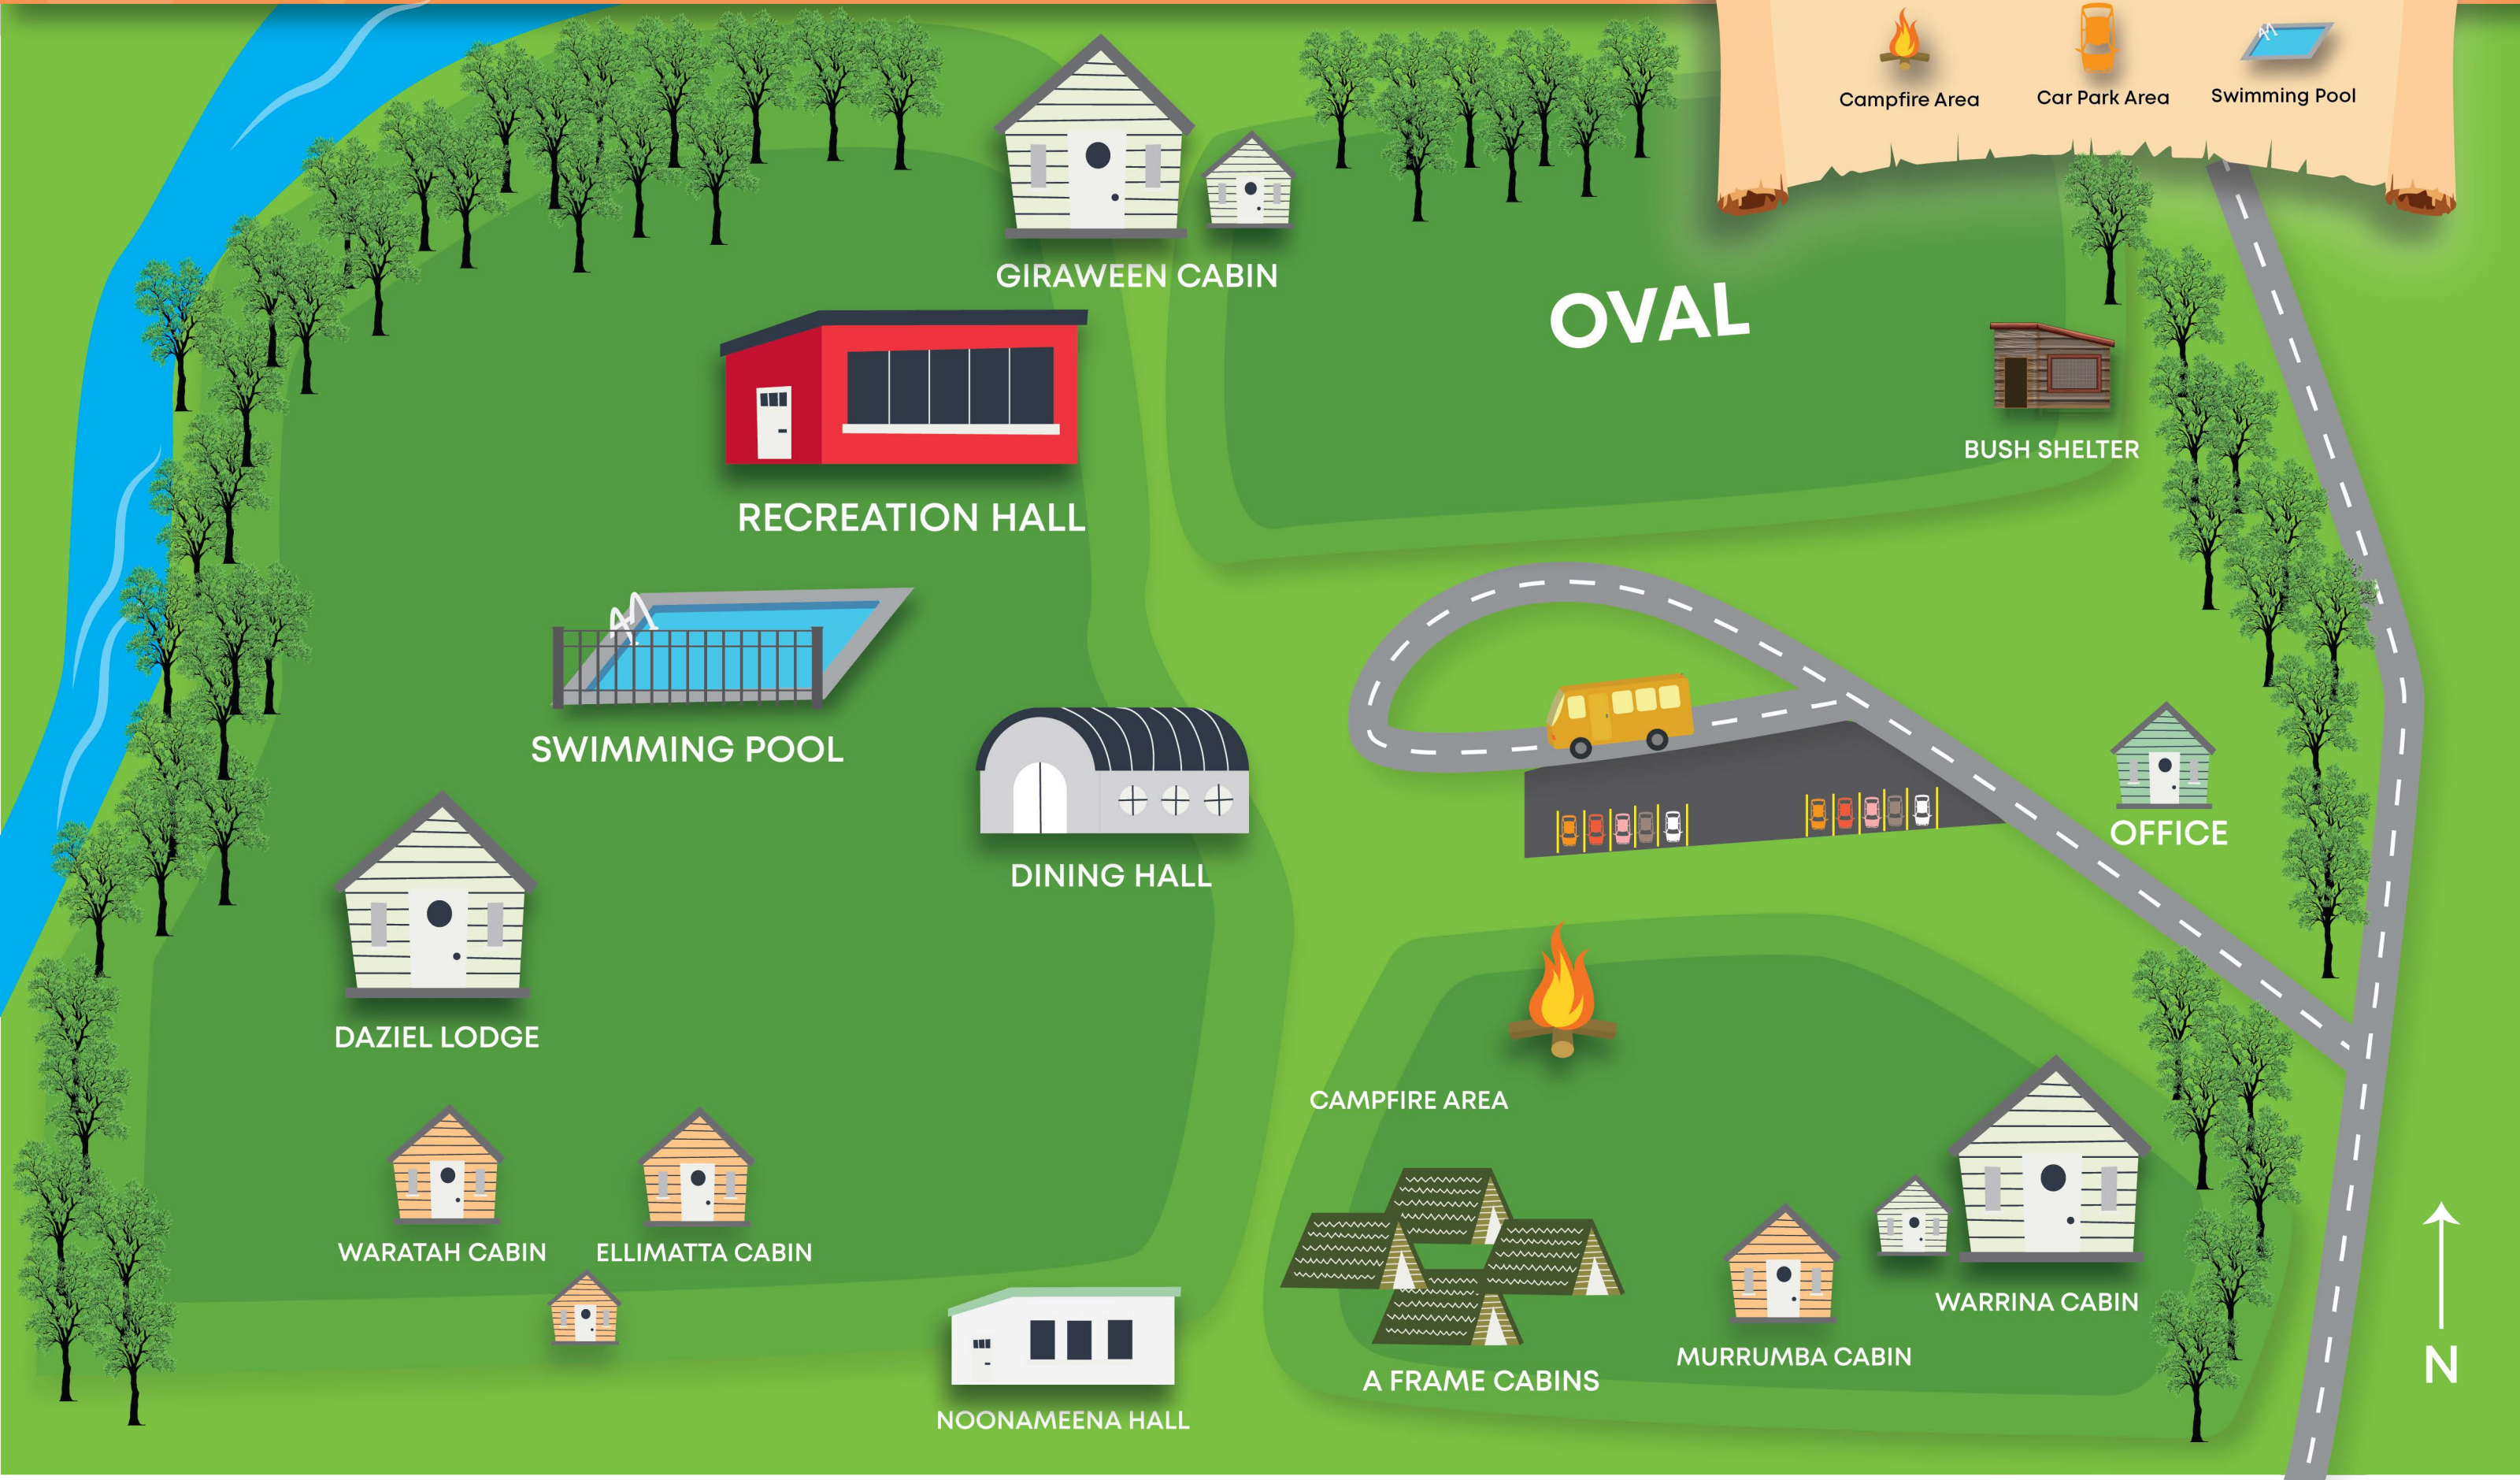

# the **Y** WARRAWEE LOCATION MAP

## LEGEND

Accommodation

Recreation Hall

Dining Hall

Campfire Area

Car Park Area

Swimming Pool

# NORTH PINE LODGE LOCATION MAP

## LEGEND

Accommodation

Campfire Area