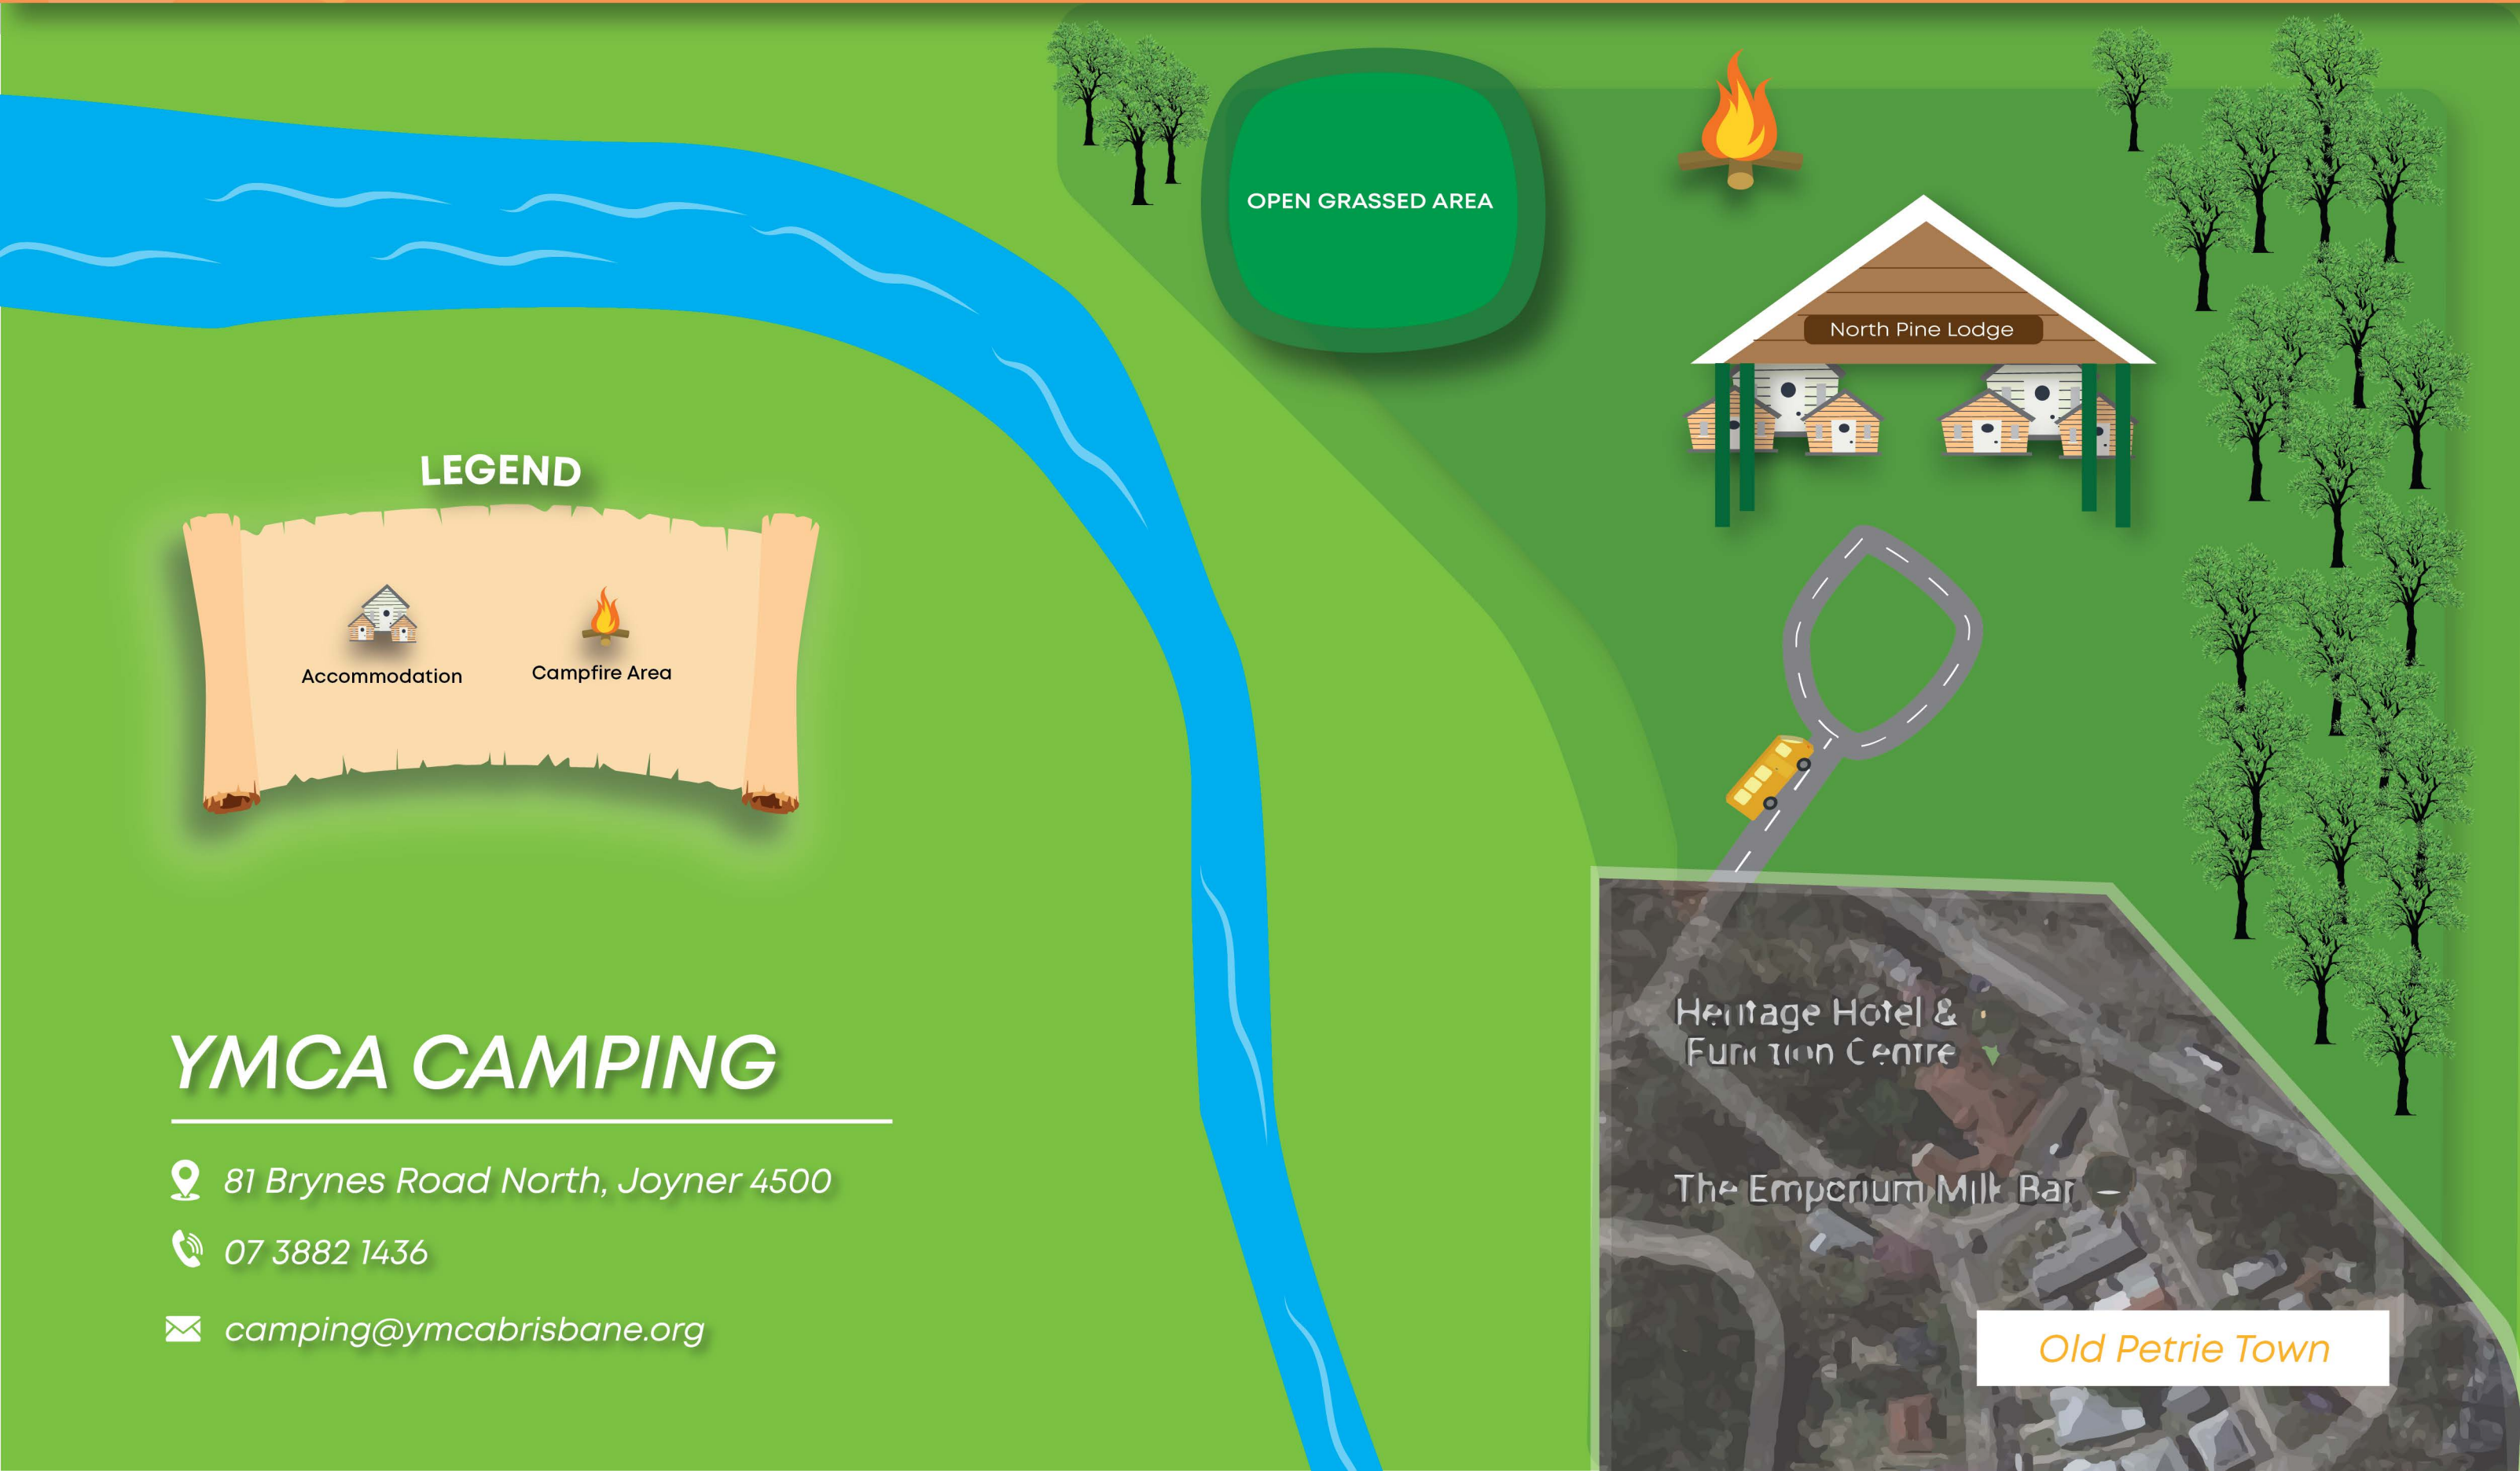

# the **Y** WARRAWEE LOCATION MAP

## LEGEND

Accommodation

Recreation Hall

Dining Hall

Campfire Area

Car Park Area

Swimming Pool

# NORTH PINE LODGE LOCATION MAP

## LEGEND

Accommodation

Campfire Area