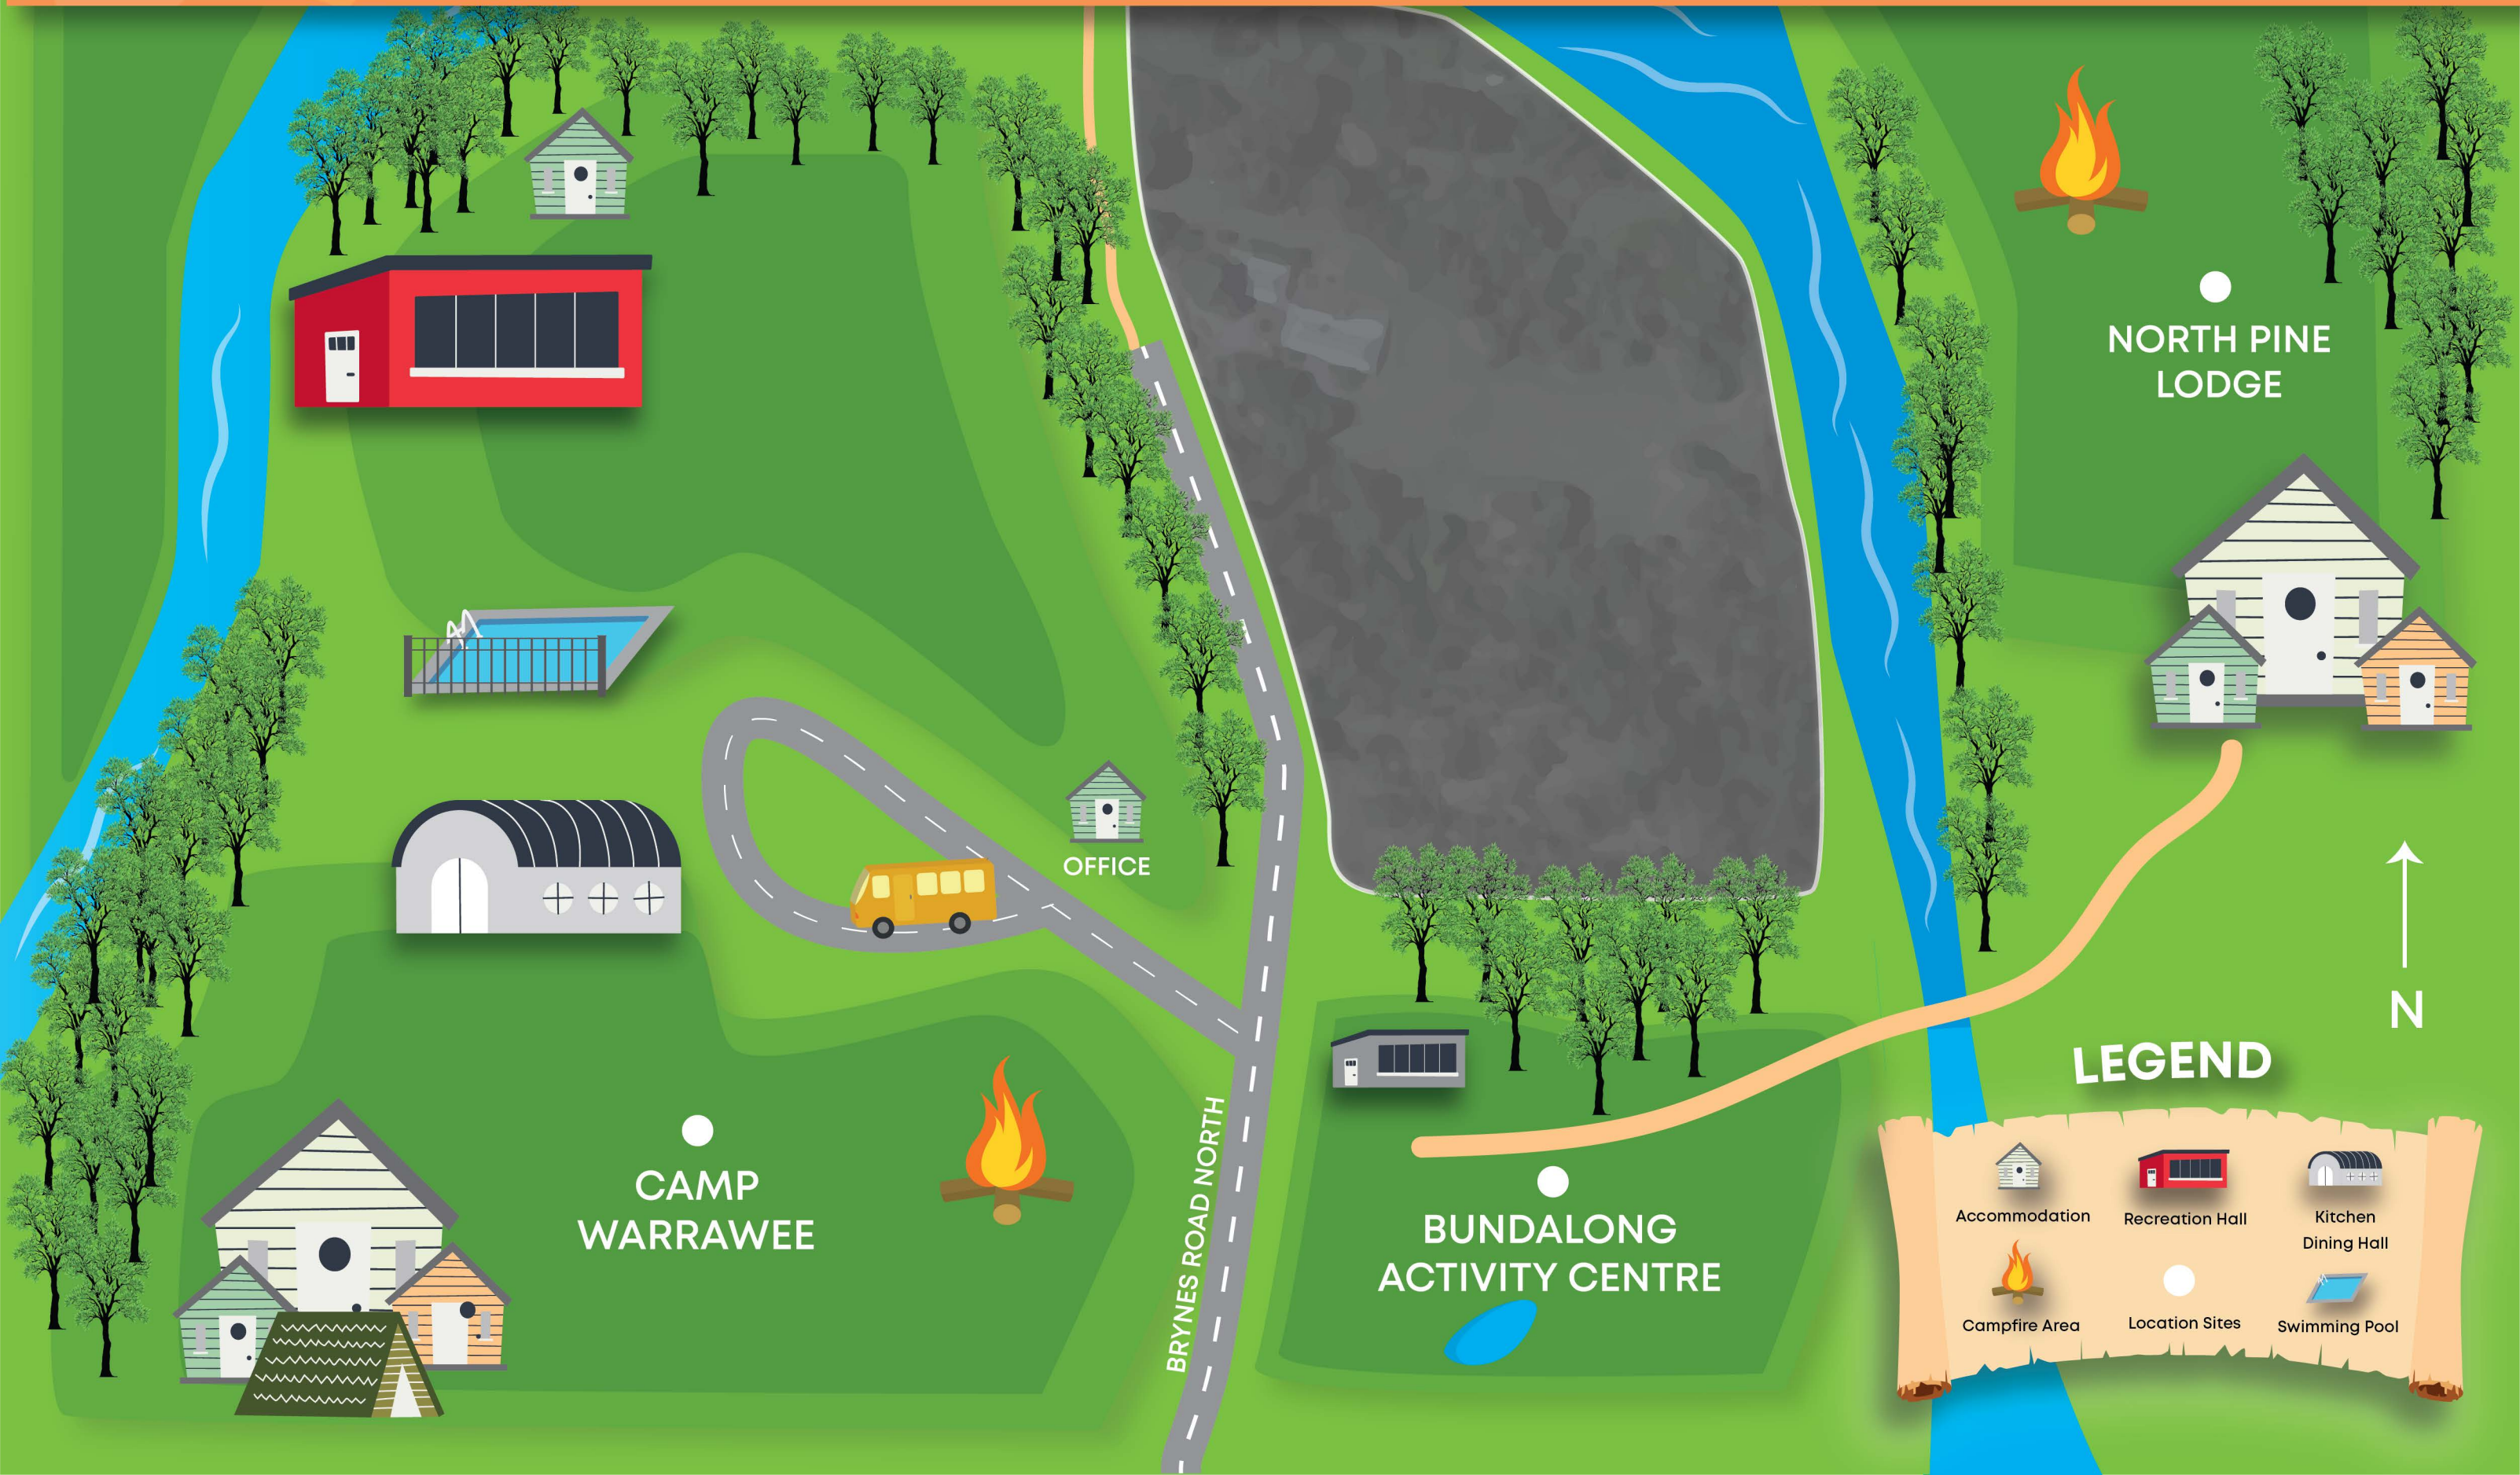

# CAMPING LOCATION MAP

NORTH PINE LODGE

OFFICE

CAMP WARRAWEE

BUNDALONG ACTIVITY CENTRE

# the **Y** WARRAWEE LOCATION MAP

## LEGEND

Accommodation

Recreation Hall

Dining Hall

Campfire Area

Car Park Area

Swimming Pool

## LEGEND

Accommodation

Campfire Area